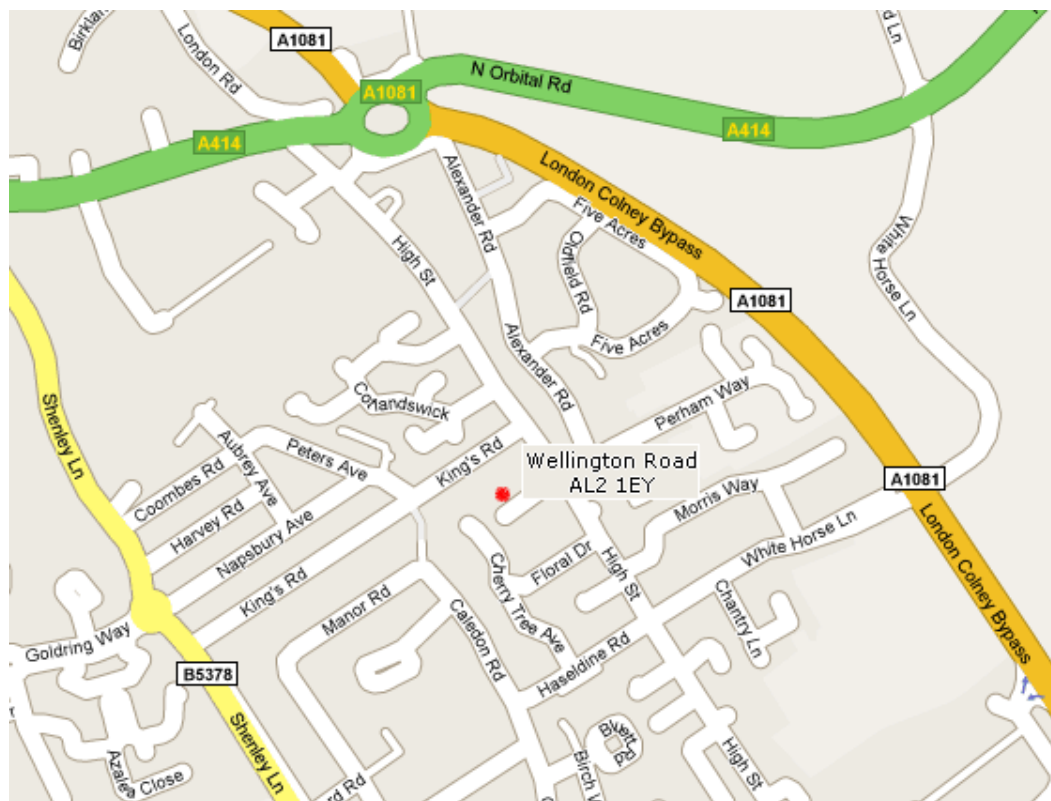

## How to Find Premier Drilling Limited

Wellington Road, London Colney, St Albans, Hertfordshire, AL2 1EY. Telephone 01727 825031

### Directions from the M25

Leave M25 at Junction 22 and follow signs for London Colney. Go straight over the mini-roundabout (entrance to Hypermarket) and proceed into High Street. Over 2 more mini-roundabouts. At the second one, there is a Total filling station on your left. Wellington Road is on the left immediately after the garage. Premier is at the end of Wellington Road on the right hand side.

### Directions from the M1, Heading South

Leave the M1 at Junction 7 onto the M10. At the end of the M10 go straight over the roundabout onto the A414 towards Hatfield. At the next roundabout (which is traffic light controlled) you take the 4th exit into London Colney High Street. Look for a Total filling station on the right hand side (Just before a mini-roundabout). Wellington Road is immediately before the garage on the same side. Premier is at the end of Wellington Road on the right hand side.